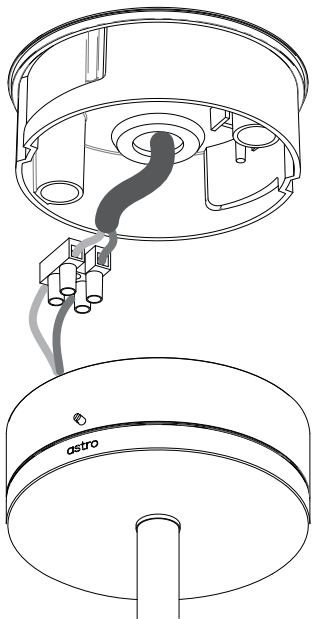

# OTTAVINO PENDANT astro

GB

PLEASE READ THE INSTRUCTIONS CAREFULLY  
BEFORE COMMENCING ASSEMBLY

Live: Normally Brown / Red  
Neutral: Normally Blue / Black  
Earth: Normally Green / Yellow

FR

LIRE ATTENTIVEMENT LES INSTRUCTIONS  
AVANT DE COMMENCER LE MONTAGE

1

**TURN OFF POWER**  
 Couper le courant! /  
 Spegner la corrente! /  
 Strom Abshalten!

2

3

4

5

6a

7