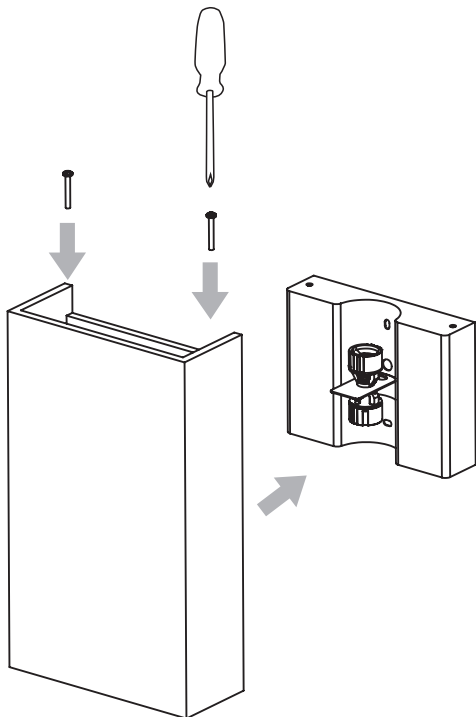

1

2

House Wiring Colours		Fitting Wire Colour
Neutral Blue or Black		Blue
Earth Green and Yellow		Green and Yellow
Live Red or Brown		Brown

3

4

5