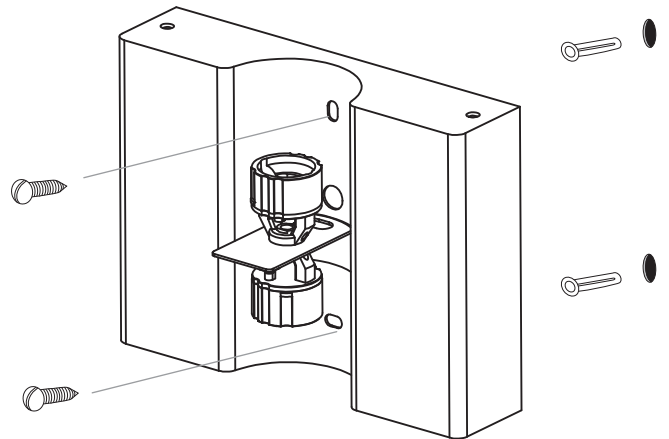

1

2

House Wiring Colours		Fitting Wire Colour
Neutral Blue or Black		Blue
Earth Green and Yellow		Green and Yellow
Live Red or Brown		Brown

3

4

5