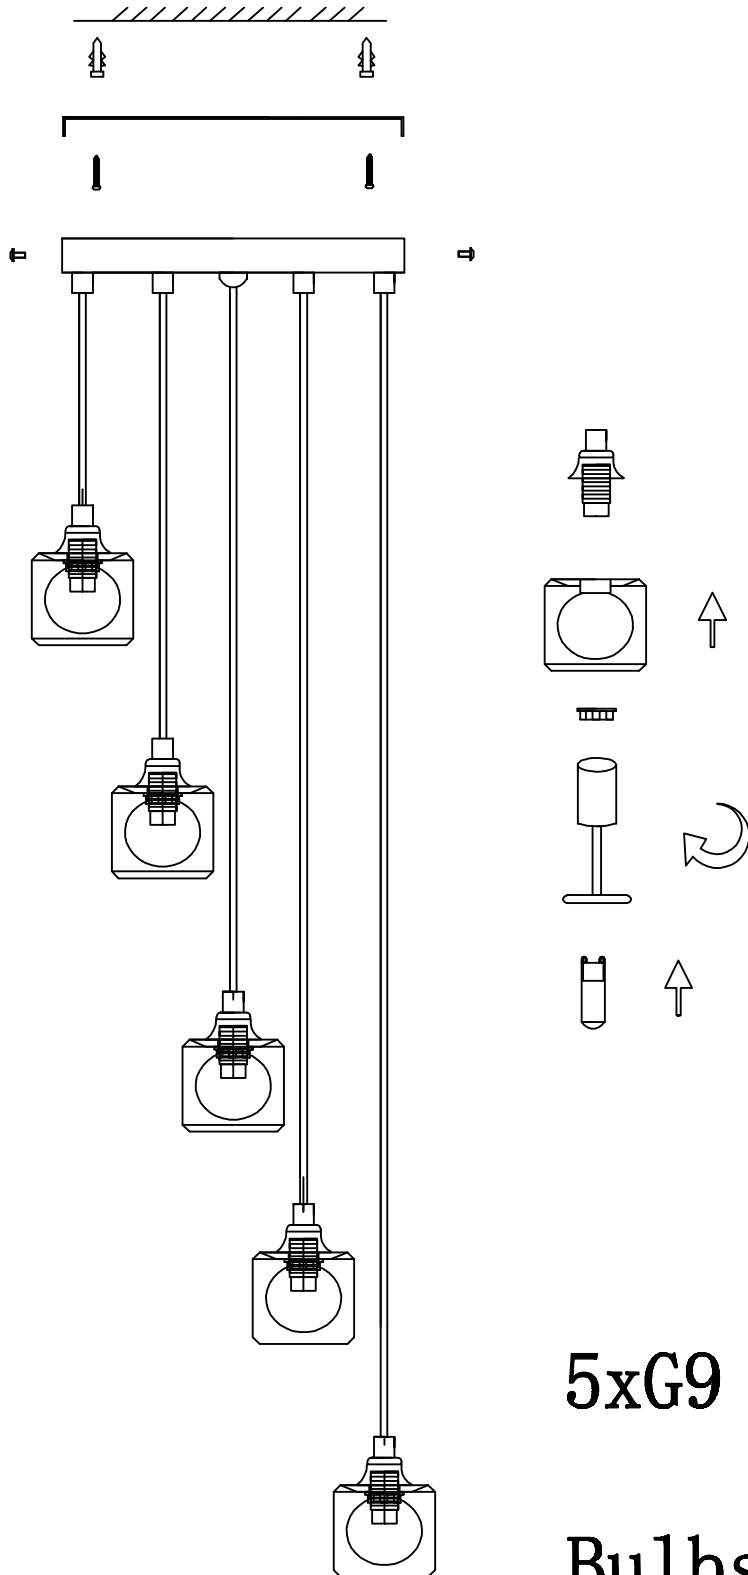

5 x 25W Max G9 Halogen (required)

Dimmable

**FCL-80897**

**5xG9 28W**

**Bulbs not included.**