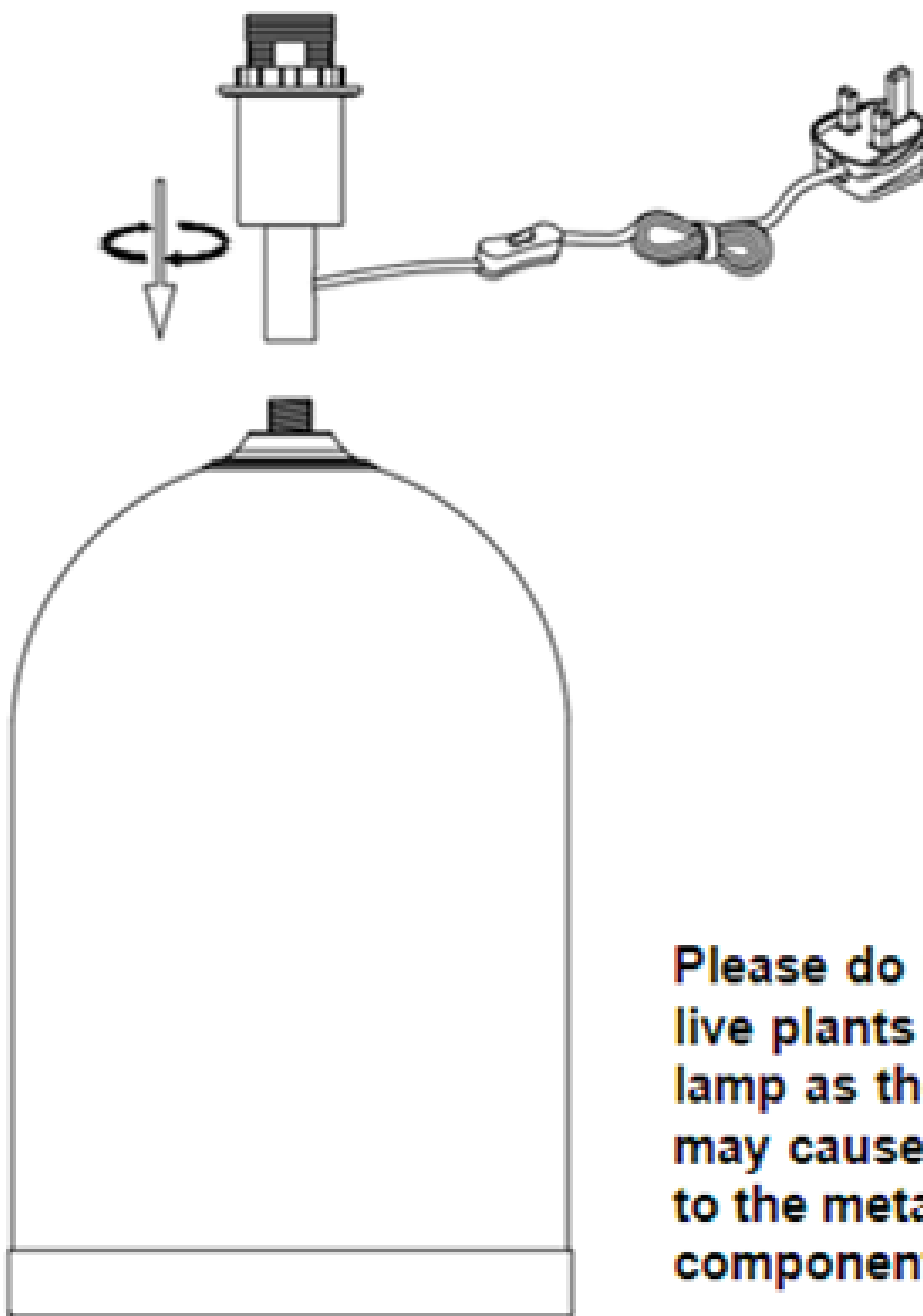

60W Max E14 SES (required)
Non-dimmable
FCL-81003

Assembly Instructions

**Please do not place
live plants inside this
lamp as the moisture
may cause damage
to the metal
components.**