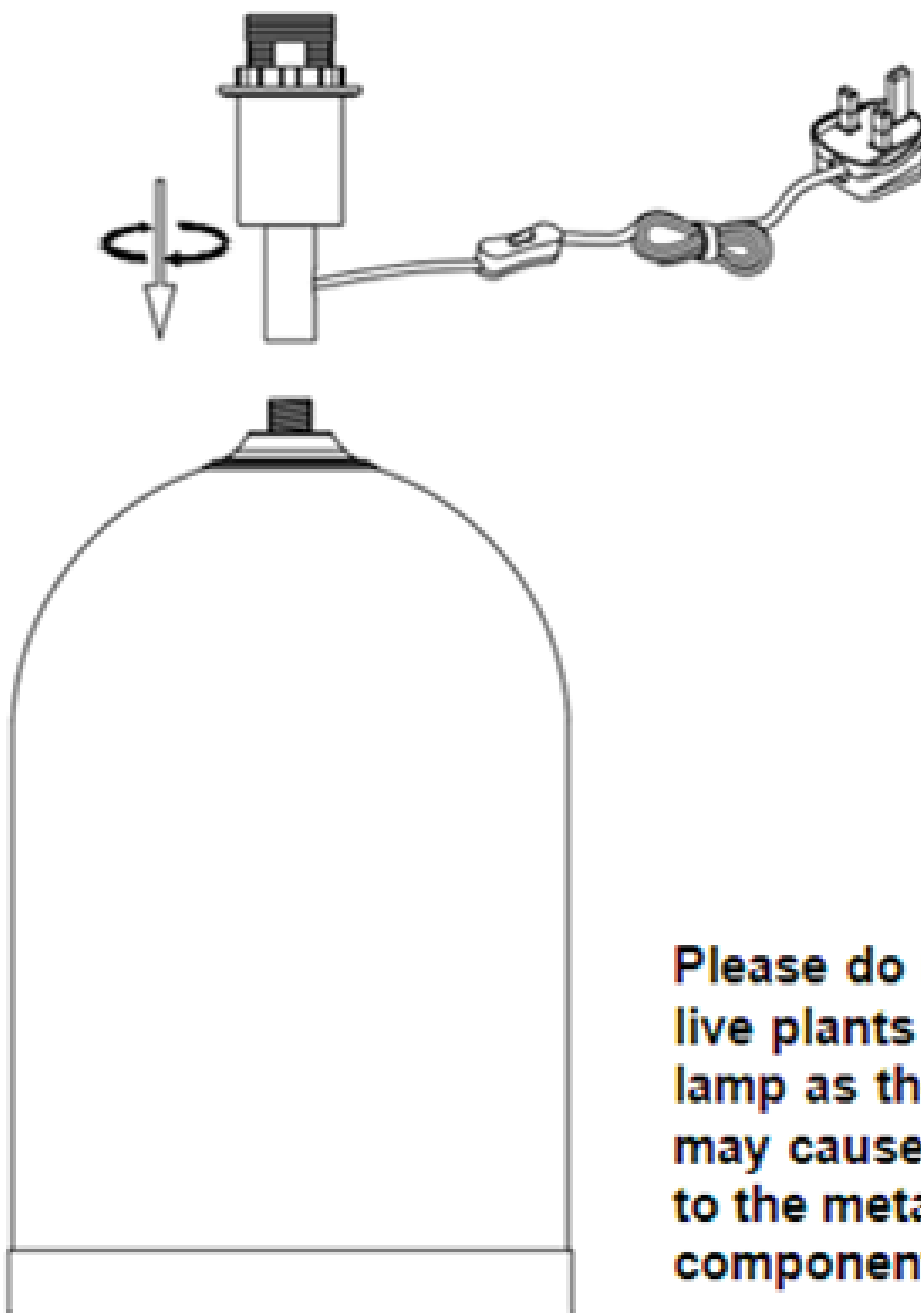

2 x 60W Max E14 SES (required)
Non-dimmable
FCL-81003X2

Assembly Instructions

**Please do not place
live plants inside this
lamp as the moisture
may cause damage
to the metal
components.**