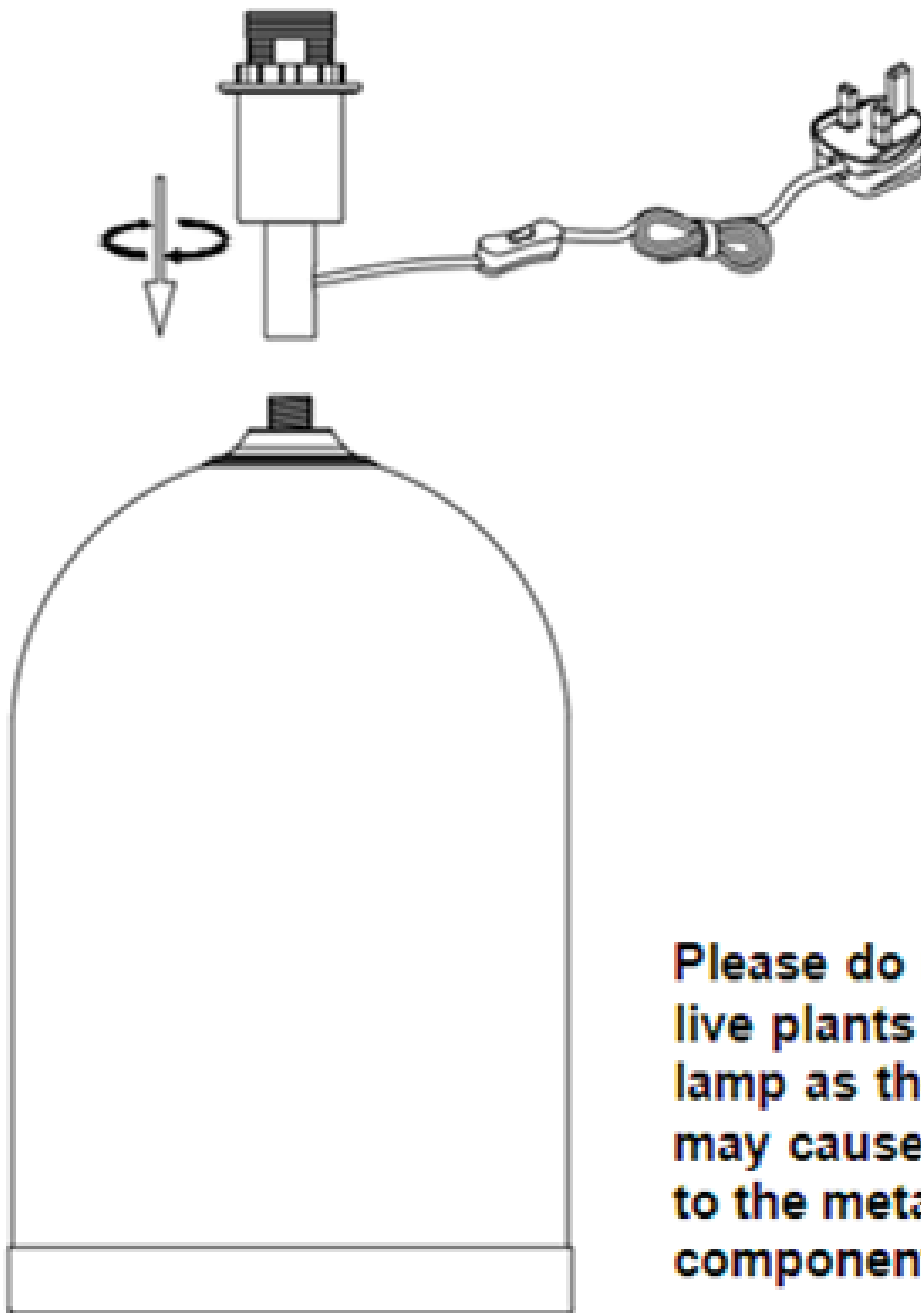

60W Max E14 SES (required)

Non-dimmable

**FCL-81005**

## Assembly Instructions

**Please do not place live plants inside this lamp as the moisture may cause damage to the metal components.**