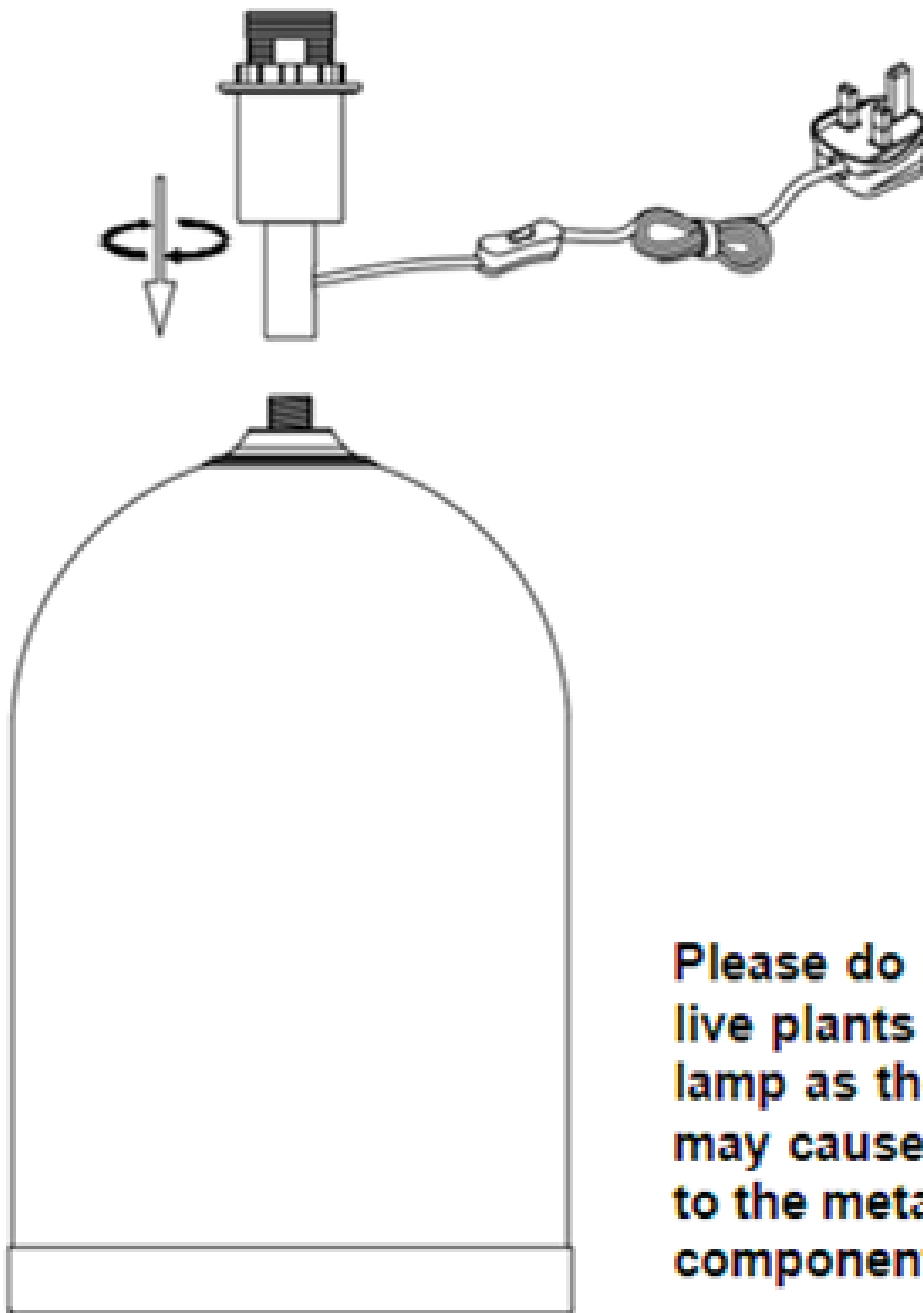

2 x 60W Max E14 SES (required)
Non-dimmable
FCL-81005X2

Assembly Instructions

**Please do not place
live plants inside this
lamp as the moisture
may cause damage
to the metal
components.**